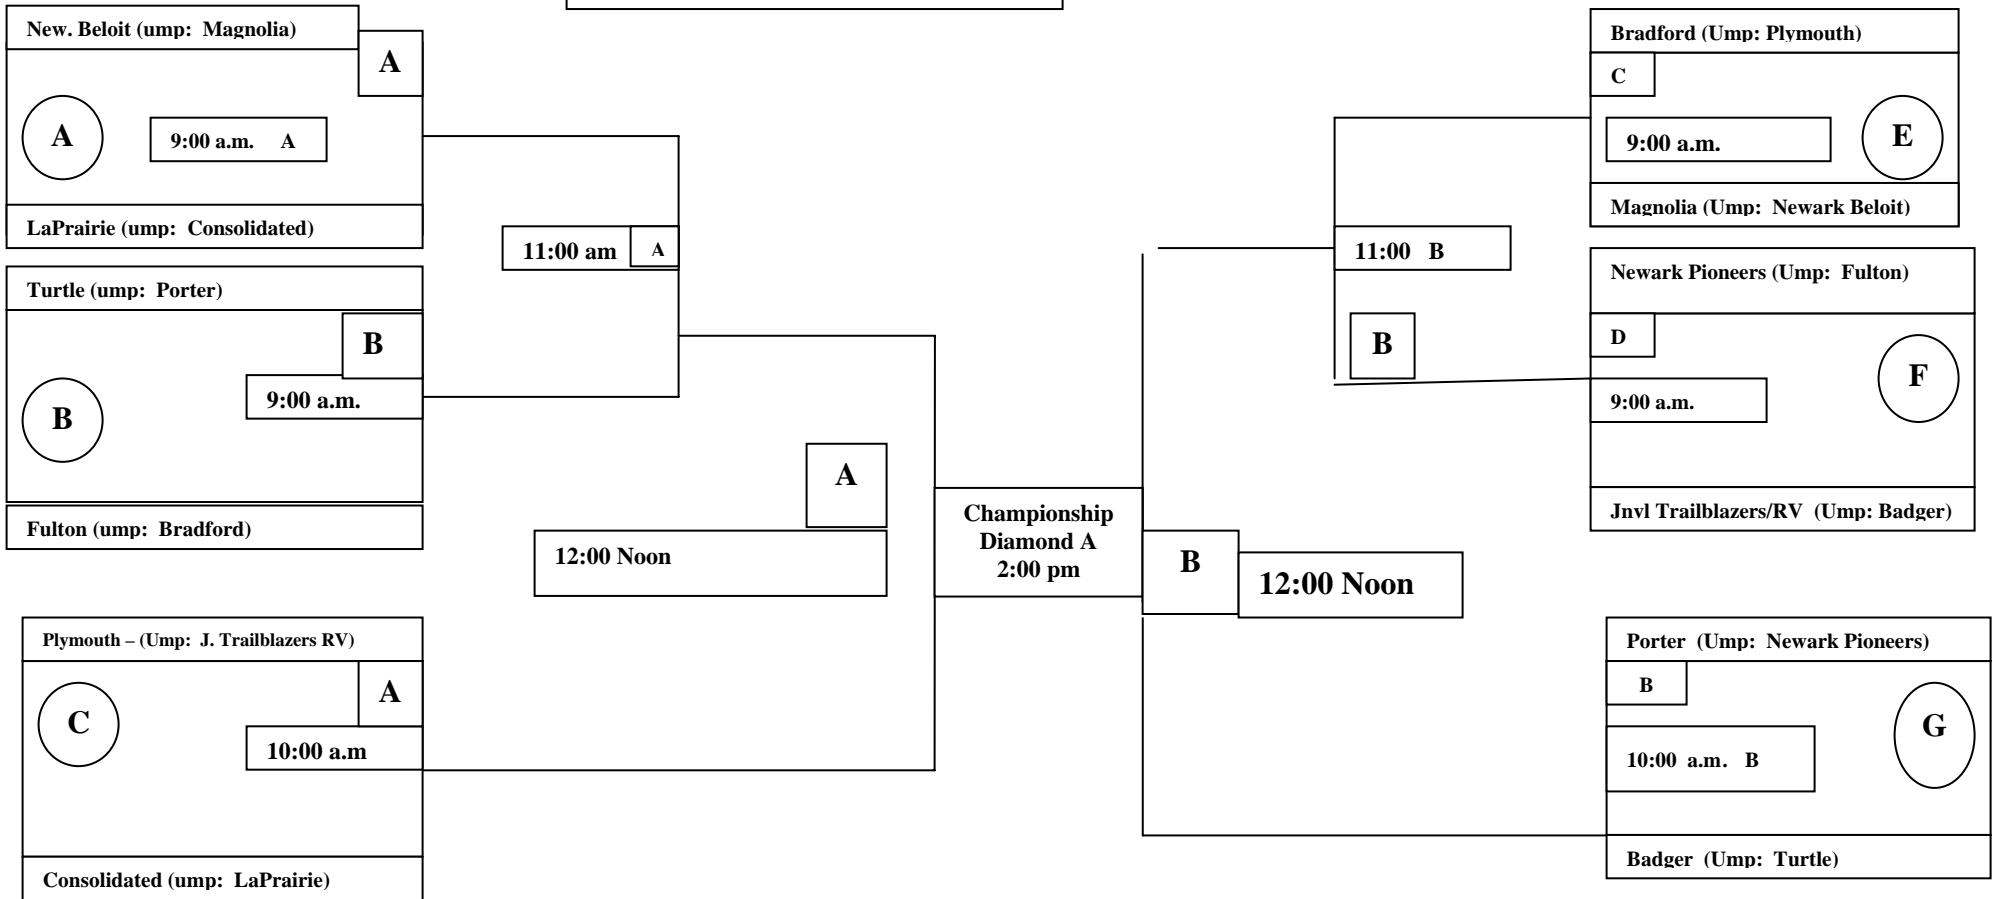

ROCK COUNTY 4-H SENIOR SOFTBALL TOURNAMENT BRACKET – JULY 13, 2008

A – diamond next to high school
 B – diamond in back of high school
 C – farthest diamond in back of school

Brackets – letters in circle

Diamonds – letters in squares